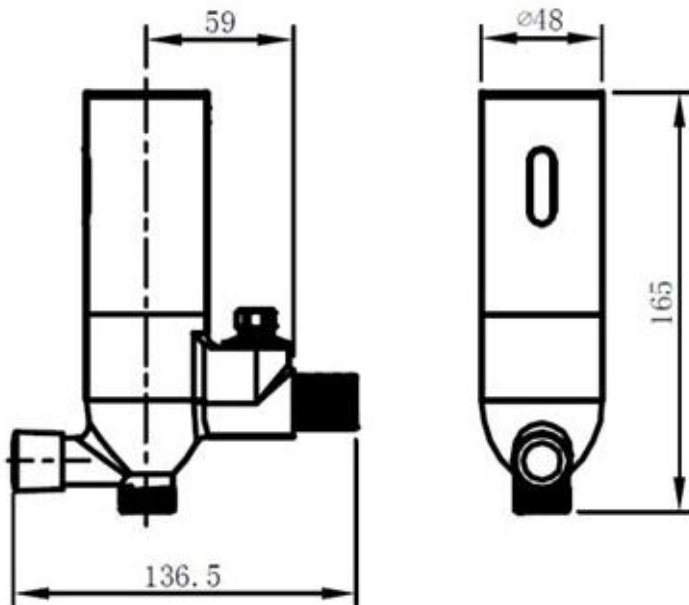

Brand : TCK, China
 Name : Urinal flush valve with manual control
 Item Code : 202BM66 DC

Designer :

Color / Finish: Chrome
 Dimensions : 136.5 x 165 x 48 mm

Product info:

- Infra-red sensor exposed urinal flush valve
- With mechanical override push button
- Power Supply: DC 6V
- Flow rate: l/flush at 3 bar
- Flow pressure: 1~5 bar (15~70 psi)