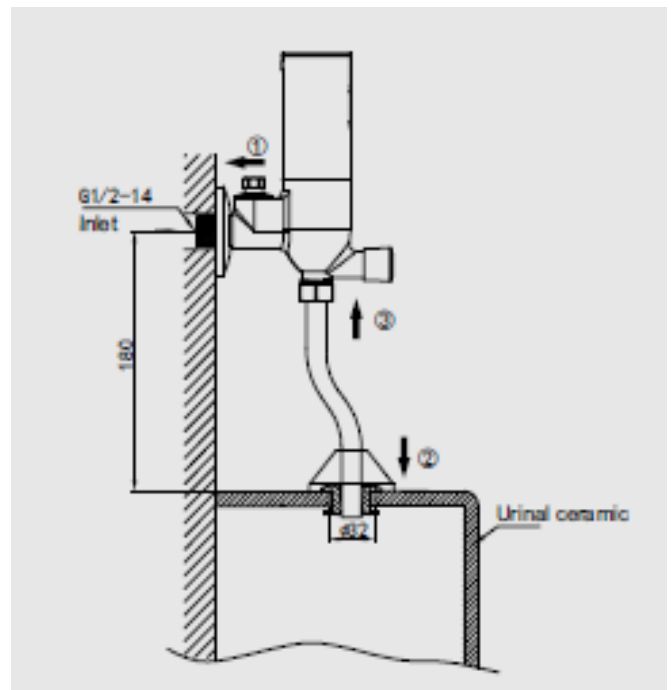

Brand : TCK, China
 Name : Urinal flush valve with manual control
 Item Code : 202BM66 DC

Designer :

Color / Finish: Chrome
 Dimensions : 136.5 x 165 x 48 mm

Product info:

- Infra-red sensor exposed urinal flush valve
- With mechanical override push button
- Power Supply: DC 6V
- Flow rate: l/flush at 3 bar
- Flow pressure: 1~5 bar (15~70 psi)

Flushing of pipe must be done before fittings are installed. Failure to do so voids the warranty.
 Follow cleaning instructions and avoid using any harmful chemicals.
 All information is for reference only. Installation shall always be based on the specs provided with actual delivered items.
 For more info, visit www.sanitecph.com